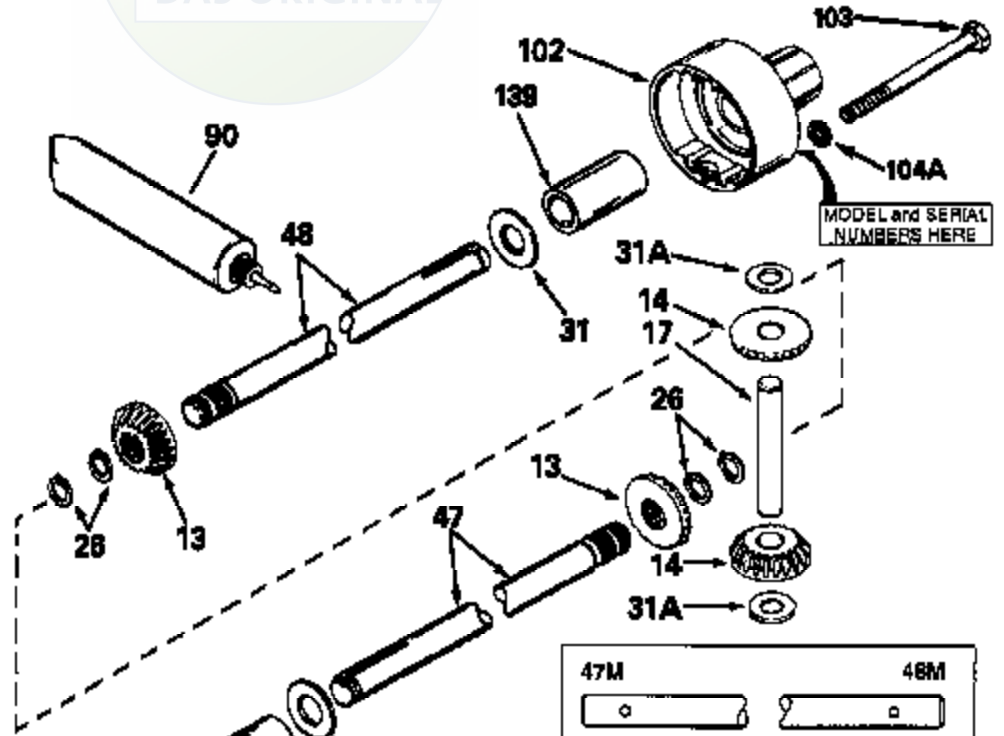

JOIST

SICHER IST DAS:
DAS ORIGINAL

Ref #	Part Number	Qty	Description
13	778067		Gear, Bevel (16 teeth)
14	778068		Gear, Pinion (16 teeth)
17	786040		Pin, Drive
26	792018		Ring, Retaining
31	780001		Washer (3/4" ID x 1-1/2" OD x 1/16" t hick)
31A	780096		Washer, Thrust
47E	774331		Axle (7-3/4" long)
48E	774332		Axle (19-3/8" long)
82	786043		Sprocket. No Teeth 54. O.D. 8.823
82	786051		Sprocket. No Teeth 60. O.D. 9.841
82	786070		Sprocket. No Teeth 48. O.D. 7.920
82	786041A		Sprocket. No Teeth 45. O.D. 7.389
82	786042		Sprocket. No Teeth 40. O.D. 6.650
90	788067B	100-172B Peerless	Grease (32 oz. bottle Bentonite greas e)
101	774344		Differential Carrier Hsg (Incl. 137)
102	774345		Differential Carrier Hsg (Incl. 139)
103	792044		Screw, 5/16-18 x 4"
104A	792061		Washer, Flat, 5/16"
104	792042		Nut, Lock, 5/16-18 (Use as required)
137	780077		Bushing (3/4" ID x 1-1/16" OD x 2-1/1 6" long)
139	780077		Bushing (3/4 ID x 1-1/16" OD x 2-1/16 " long)