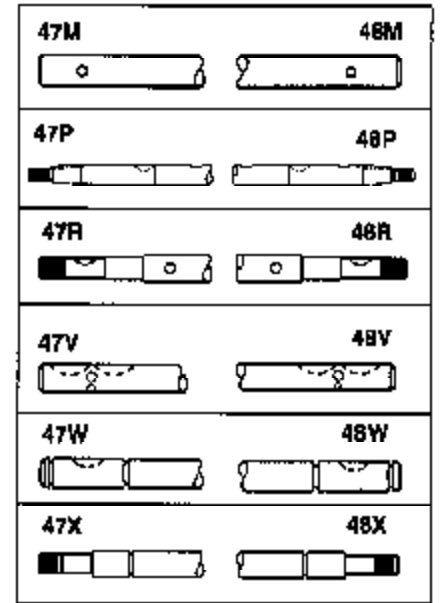

JOIST

SICHER IST DAS:
DAS ORIGINAL

Ref #	Part Number	Qty	Description
13	778067		Gear, Bevel (16 teeth)
14	778068		Gear, Pinion (16 teeth)
17	786040		Pin, Drive
26	792018		Ring, Retaining
31	780001		Washer (3/4" ID x 1-1/2" OD x 1/16" t hick)
31A	780096		Washer, Thrust
47E	774331		Axle (7-3/4" long)
48E	774332		Axle (19-3/8" long)
82	786043		Sprocket. No Teeth 54. O.D. 8.823
82	786051		Sprocket. No Teeth 60. O.D. 9.841
82	786070		Sprocket. No Teeth 48. O.D. 7.920
82	786041A		Sprocket. No Teeth 45. O.D. 7.389
82	786042		Sprocket. No Teeth 40. O.D. 6.650
90	788067B	100-172B Peerless	Grease (32 oz. bottle Bentonite greas e)
101	774344		Differential Carrier Hsg (Incl. 137)
102	774345		Differential Carrier Hsg (Incl. 139)
103	792044		Screw, 5/16-18 x 4"
104A	792061		Washer, Flat, 5/16"
104	792042		Nut, Lock, 5/16-18 (Use as required)
137	780077		Bushing (3/4" ID x 1-1/16" OD x 2-1/1 6" long)
139	780077		Bushing (3/4 ID x 1-1/16" OD x 2-1/16 " long)