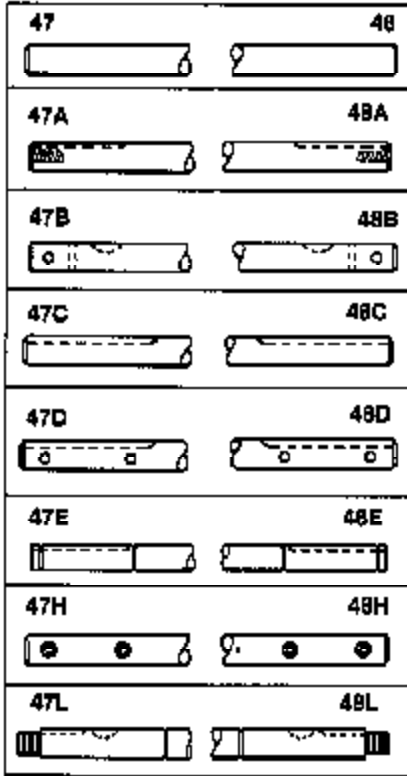

JOIST

SICHER IST DAS:
DAS ORIGINAL

Ref #	Part Number	Qty	Description
13	778067		Gear, Bevel (16 teeth)
14	778068		Gear, Pinion (16 teeth)
17	786040		Pin, Drive
26	792018		Ring, Retaining
31	780001		Washer (3/4" ID x 1-1/2" OD x 1/16" t hick)
31A	780096		Washer, Thrust
47E	774331		Axle (7-3/4" long)
48E	774332		Axle (19-3/8" long)
82	786043		Sprocket. No Teeth 54. O.D. 8.823
82	786051		Sprocket. No Teeth 60. O.D. 9.841
82	786070		Sprocket. No Teeth 48. O.D. 7.920
82	786041A		Sprocket. No Teeth 45. O.D. 7.389
82	786042		Sprocket. No Teeth 40. O.D. 6.650
90	788067B	100-172B Peerless	Grease (32 oz. bottle Bentonite greas e)
101	774344		Differential Carrier Hsg (Incl. 137)
102	774345		Differential Carrier Hsg (Incl. 139)
103	792044		Screw, 5/16-18 x 4"
104A	792061		Washer, Flat, 5/16"
104	792042		Nut, Lock, 5/16-18 (Use as required)
137	780077		Bushing (3/4" ID x 1-1/16" OD x 2-1/1 6" long)
139	780077		Bushing (3/4 ID x 1-1/16" OD x 2-1/16 " long)